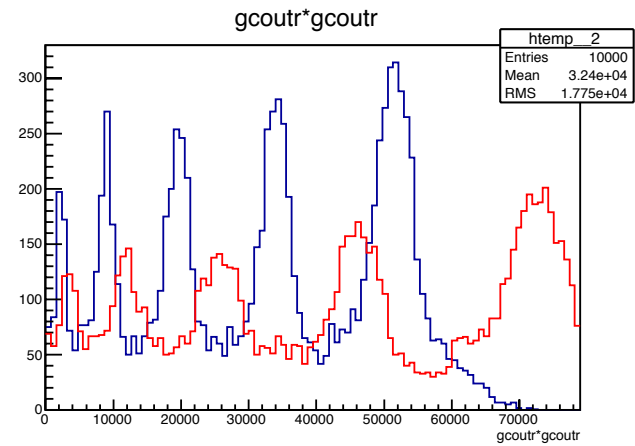

Pos-rec from Xiaoxiang's Simulation

Input file

- /home/xiaox/Geant4_Sim/Run5/data/S2/10k-Photons/
NNTrain_10k_0.98_0.77_2_40_evt10k_job1.root

CoG

template

Real Time = 1210.93 seconds Cpu Time = 1208.06 seconds fro 10k evts