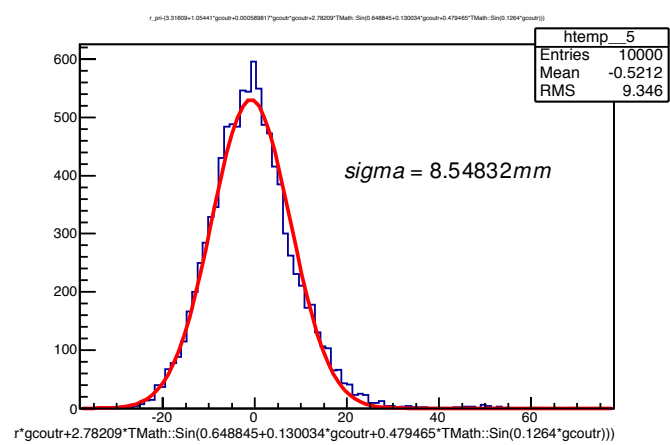

Pos-rec from Xiaoxiang's Simulation

Input file

- /home/xiaox/Geant4_Sim/Run5/data/S2/10k-Photons/
NNTrain_10k_0.98_0.77_2_40_evt10k_job1.root

CoG

template

Real Time = 1210.93 seconds Cpu Time = 1208.06 seconds fro 10k evts