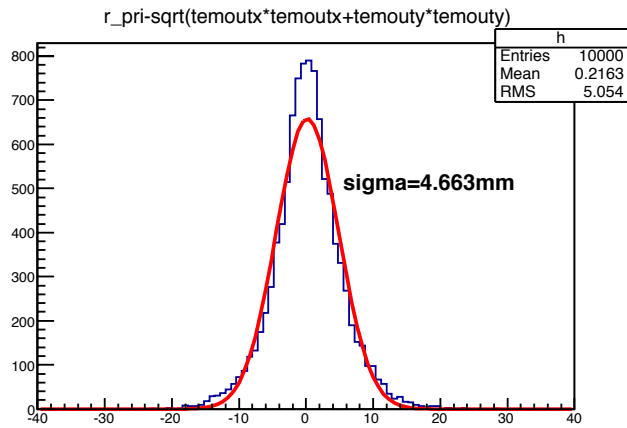

Pos-rec from Xiaoxiang's Simulation

Input file

- /home/xiaox/Geant4_Sim/Run5/data/S2/10k-Photons/
NNTrain_10k_0.98_0.77_2_40_evt10k_job1.root

CoG

template

Real Time = 1210.93 seconds Cpu Time = 1208.06 seconds fro 10k evts