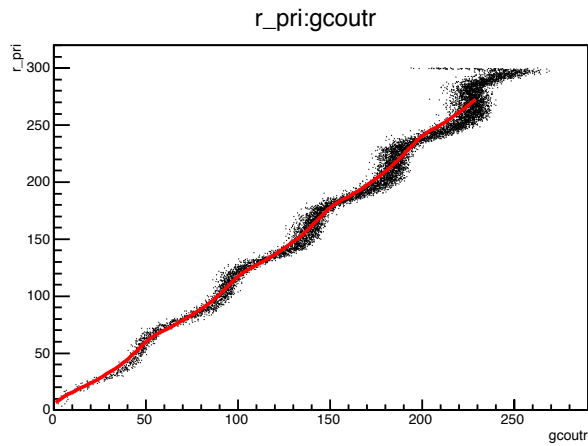

Pos-rec from Xiaoxiang's Simulation

Input file

- /home/xiaox/Geant4_Sim/Run5/data/S2/10k-Photons/
NNTrain_10k_0.98_0.77_2_40_evt10k_job1.root

CoG

template

Real Time = 1210.93 seconds Cpu Time = 1208.06 seconds fro 10k evts