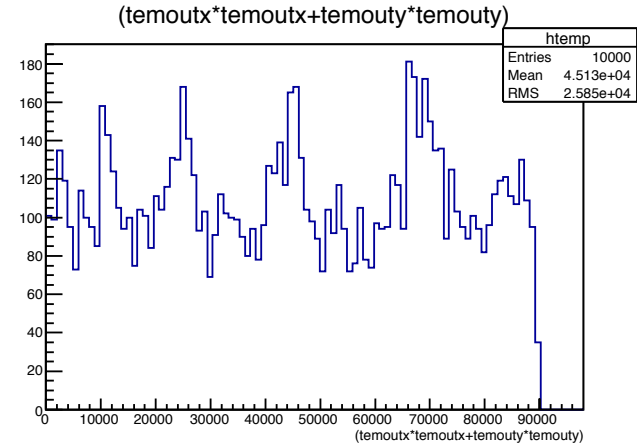

Pos-rec from Xiaoxiang's Simulation

Input file

- /home/xiaox/Geant4_Sim/Run5/data/S2/10k-Photons/
NNTrain_10k_0.98_0.77_2_40_evt10k_job1.root

CoG

template

Real Time = 1210.93 seconds Cpu Time = 1208.06 seconds fro 10k evts