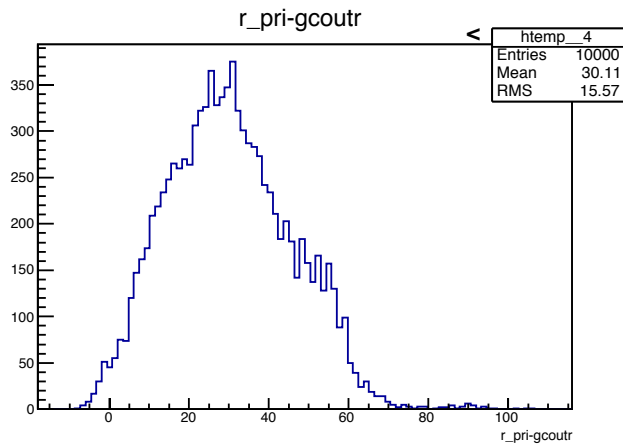

Pos-rec from Xiaoxiang's Simulation

Input file

- /home/xiaox/Geant4_Sim/Run5/data/S2/10k-Photons/
NNTrain_10k_0.98_0.77_2_40_evt10k_job1.root

CoG

template

Real Time = 1210.93 seconds Cpu Time = 1208.06 seconds fro 10k evts