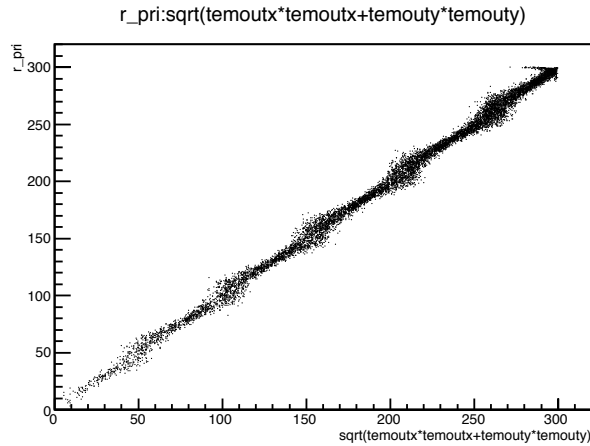

Pos-rec from Xiaoxiang's Simulation

Input file

- /home/xiaox/Geant4_Sim/Run5/data/S2/10k-Photons/
NNTrain_10k_0.98_0.77_2_40_evt10k_job1.root

CoG

template

Real Time = 1210.93 seconds Cpu Time = 1208.06 seconds fro 10k evts